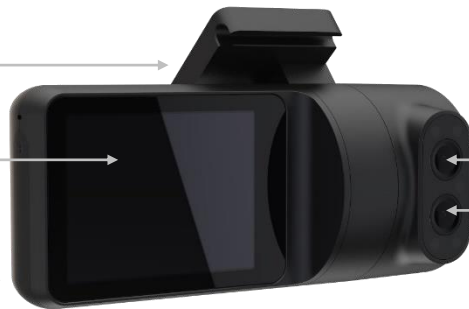

Surfsight AI-12 front view

PTCRB certified
3G/4G connectivity

Built in GPS

Battery for
parking mode

Sensors detecting
driving conditions

Build for all vehicle types

1080P HD adjustable 140° wide
angle road-facing camera

Tamper resistant SIM and
128 GB SD card slot, secured
with safety screws

Build in WiFi hotspot can provide
access to other IoT devices
and additional 4 cameras

Surfsight AI-12 in cabin view

Fast and simple installation
with locking bracket

Touch screen to assist
in installation, view cameras
and provide drivers coaching

High resistance to
heat and cold

Built-in speaker for
alerts and coaching

720P HD adjustable wide
angle color and IR cabin
facing, cameras for
assisting distracted drivers

Rotating and locking to
set camera positions

SOS button

Seamless integration and simple setup

Surfsight integration combines live video with telematics data into one user interface, providing a single source for your fleet management needs.