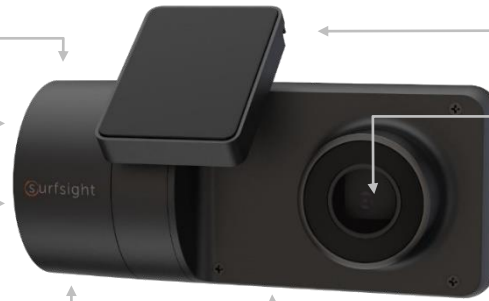

SURFSIGHT AI-12 VIDEO TELEMATICS

A STEP FORWARD FOR FLEET SAFETY

- **FUTURE PROOF**
Grows with your fleet needs, no need to swap hardware to get additional features
- **SIMPLIFIED INSTALLATION**
Surfsight AI-12 is designed to allow a simple quick 10 mins in-cab installation
- **LIVE VIDEO AND DISTRACTED DRIVING DETECTION**
Capture the road and cabin simultaneously, with improved facial recognition technology that works during the day or night, to detect and alert distracted and dangerous driving events
- **SCALES UP**
Add up to 4 Auxiliary Cameras (6 total) wired or connected via WiFi via the built-in hotspot
- **BUILT-IN 4G WIFI HOTSPOT**
Easily connect all your devices
- **SUPPORT**
Dedicated personal support and training by our experienced team guarantee that we'll always have your back

Surfsight AI-12 front view

PTCRB certified
3G/4G connectivity

Built in GPS

Battery for
parking mode

Sensors detecting
driving conditions

Build for all vehicle types

1080P HD adjustable 140° wide
angle road-facing camera

Tamper resistant SIM and
128 GB SD card slot, secured
with safety screws

Build in WiFi hotspot can provide
access to other IoT devices
and additional 4 cameras

Surfsight AI-12 in cabin view

Fast and simple installation
with locking bracket

Touch screen to assist
in installation, view cameras
and provide drivers coaching

High resistance to
heat and cold

Built-in speaker for
alerts and coaching

720P HD adjustable wide
angle color and IR cabin
facing, cameras for
assisting distracted drivers