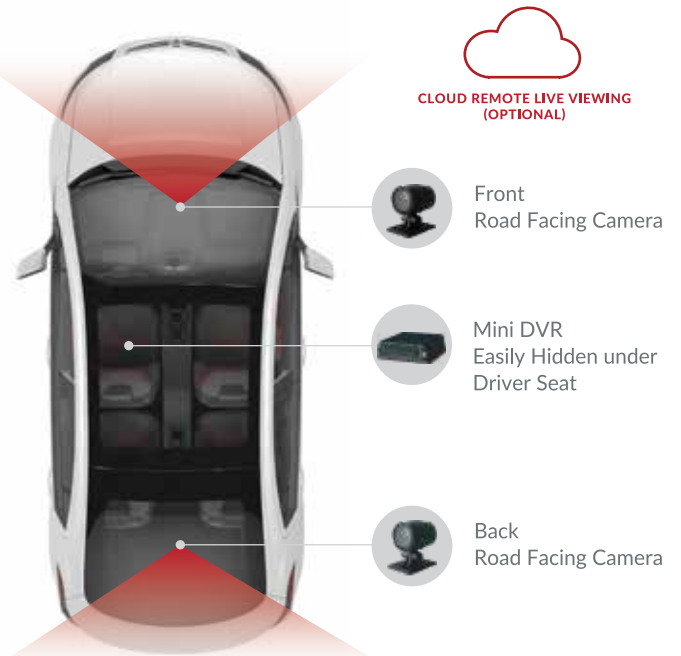

Each weather-resistant camera is equipped with extension cables, and can be mounted anywhere indoor or outdoor to record vivid HD video.

Through WiFi connection, the VDR connects to a smartphone for local app viewing, or subscribe to the optional cloud live viewing and GPS telematics monthly service.

SYSTEM FEATURES MULTIPLE VIEWING OPTIONS

Smartphone app connect locally to VDR via WiFi within 15ft (Free)

SD Card playback via PC Software (Free)

Remote live video and location via WiFi connection to smartphone hotspot or external cellular router (Monthly fee and cellular fee)

KEY FEATURES

- 720P HD Weather Resistant Camera x 2
- Supports up to 128GB SD Max Storage
- Continuous Normal + Event recording
- Optional External GPS receiver for Route / Speed History
- Built-in Shock Sensor for Impact and Braking
- Assign Vehicle and Driver ID
- Password Encryption for Recordings
- Hardwired Power Cable Included

CLOUD REMOTE LIVE VIEWING (OPTIONAL)

Front Road Facing Camera

Mini DVR Easily Hidden under Driver Seat

Back Road Facing Camera

**Audio, Speed and Route history Recording requires optional EX22-GPSMIC module (sold separately)