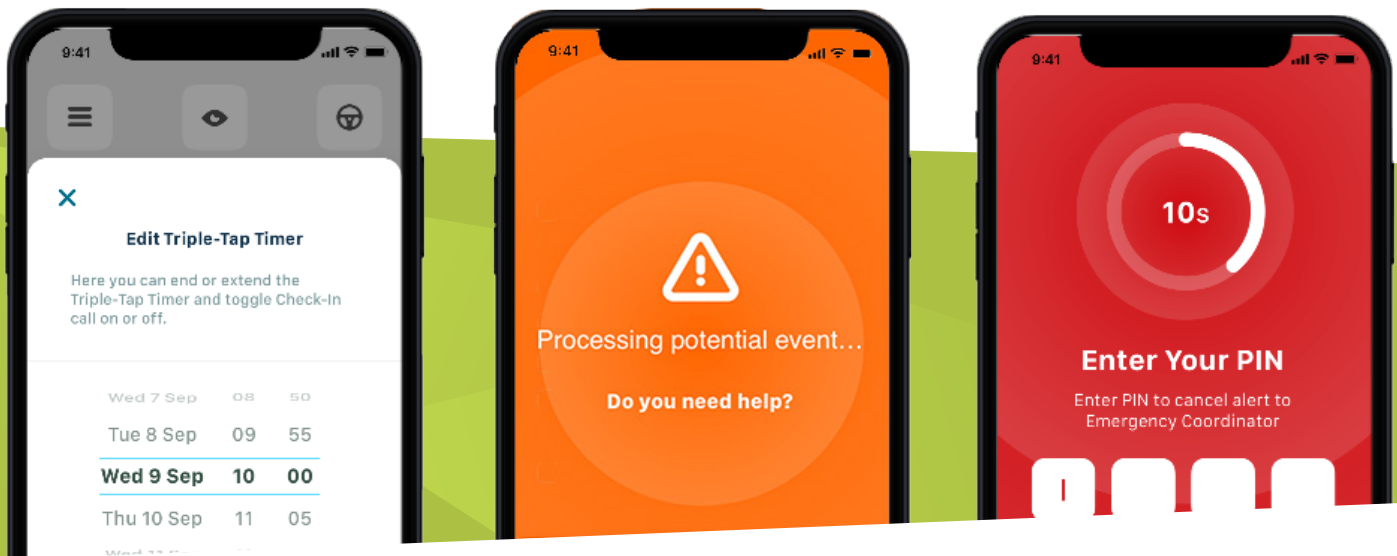

With the driver,
not the vehicle

Safety & Security

Companion+ can support more than just your driving population. The optional safety features act as a 24/7 safety net around your users. Ideal for use with lone workers or to enhance driving features.

Personal safety in your pocket, 24/7-365 globally

Whether walking through a dimly lit car park, in a new/unfamiliar location or in a potentially risky situation, your workers are never alone with Companion+ multi-modal protection.

- ✓ Emergency call center by **Bosch**
- ✓ Lone worker/business traveller protection
- ✓ Employer alerts

Triple Tap Timer

Set the timer. Tap the phone three times and the emergency center will call to check in.

Crash Notification

Immediate crash detection and an emergency center check in.

Emergency SOS

Open the app and swipe the SOS bar to connect with an emergency center 24/7.

Past Event Reductions

- 100% Reduction in Distracted Driving
- 92% Reduction in Rapid Acceleration