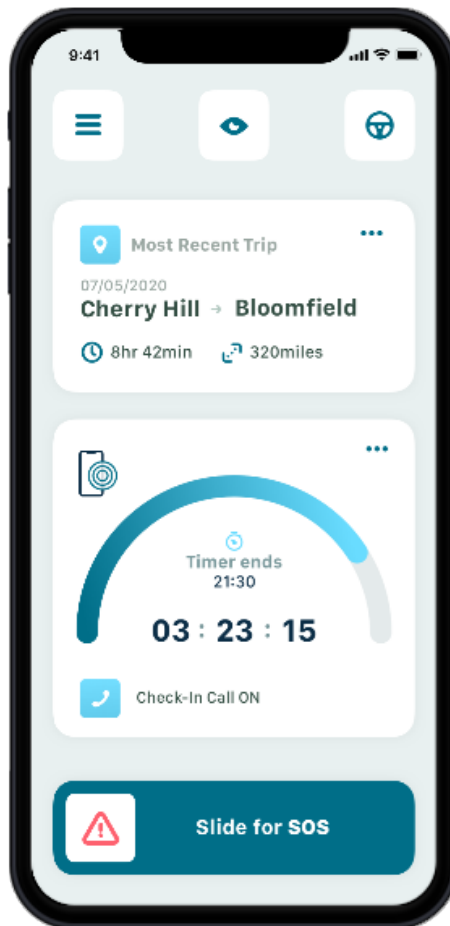

Companion+ Mobile Safety

Fitbit for Driving

Encouraging drivers to enhance their own driving performance through near real-time feedback, supportive training and messaging

DRIVING DOWN RISK

Driving Events

Smartphone sensors detect at-risk driving events using patented, on-device processing technology.

Incognito Mode

Companion+ app respects driver privacy. It doesn't map or track location or mapping, and drivers schedule off-work hours for zero detections in personal time.

Pre-drive Checks

In-app wizard for vehicle pre-drive checks and damage reporting. Includes scheduled app reminders and managerial reporting.

Triggered Training™

Driving performance below the chosen threshold leads to safety messages and/or Triggered Training™ modules for supported improvement.